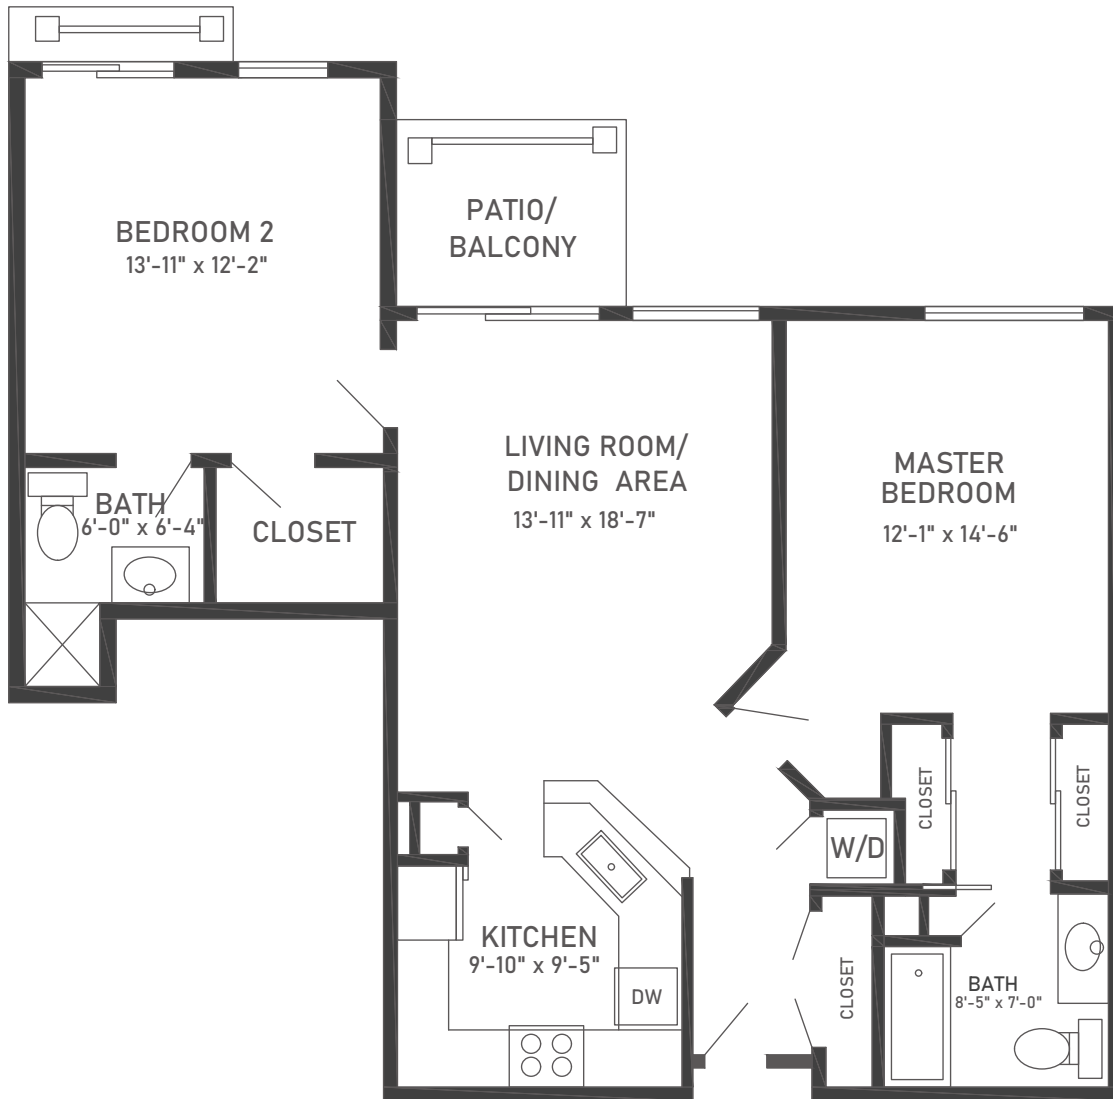

# Mountain View - Erie

## Two-Bedroom, Two-Bath Apartment

1,011 sq. ft.

Dimensions are approximate.

9153 Yarrow Street, Westminster, CO 80021 (303) 515-6351 CovLivingColorado.org

Covenant Living of Colorado, a Colorado nonprofit corporation, is solely responsible for fulfilling financial responsibilities to residents under the residency contracts. Covenant Living of Colorado is within the network of communities developed and managed by Covenant Living Communities & Services. Covenant Living Communities & Services is a ministry of the Evangelical Covenant Church and does not discriminate pursuant to the federal Fair Housing Act. All faiths and beliefs are welcome.