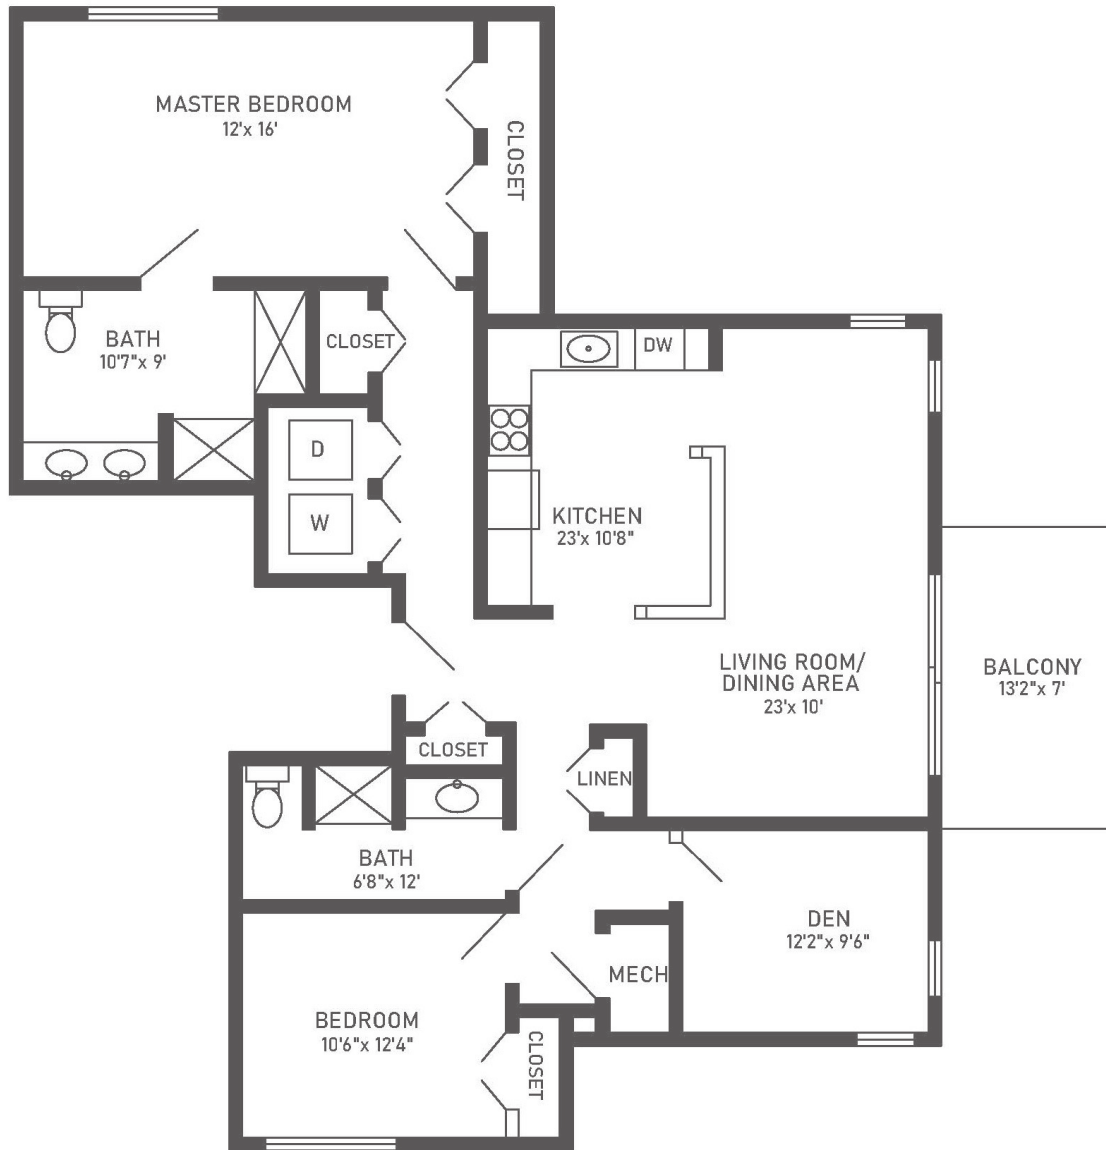

Alpine Vista - Crested Butte

Two-Bedroom + Den, Two-Bath

1,472 sq. ft.

Dimensions are approximate.

9153 Yarrow Street, Westminster, CO 80021 (303) 515-6351 CovLivingColorado.org

Covenant Living of Colorado, a Colorado nonprofit corporation, is solely responsible for fulfilling financial responsibilities to residents under the residency contracts. Covenant Living of Colorado is within the network of communities developed and managed by Covenant Living Communities & Services. Covenant Living Communities & Services is a ministry of the Evangelical Covenant Church and does not discriminate pursuant to the federal Fair Housing Act. All faiths and beliefs are welcome.